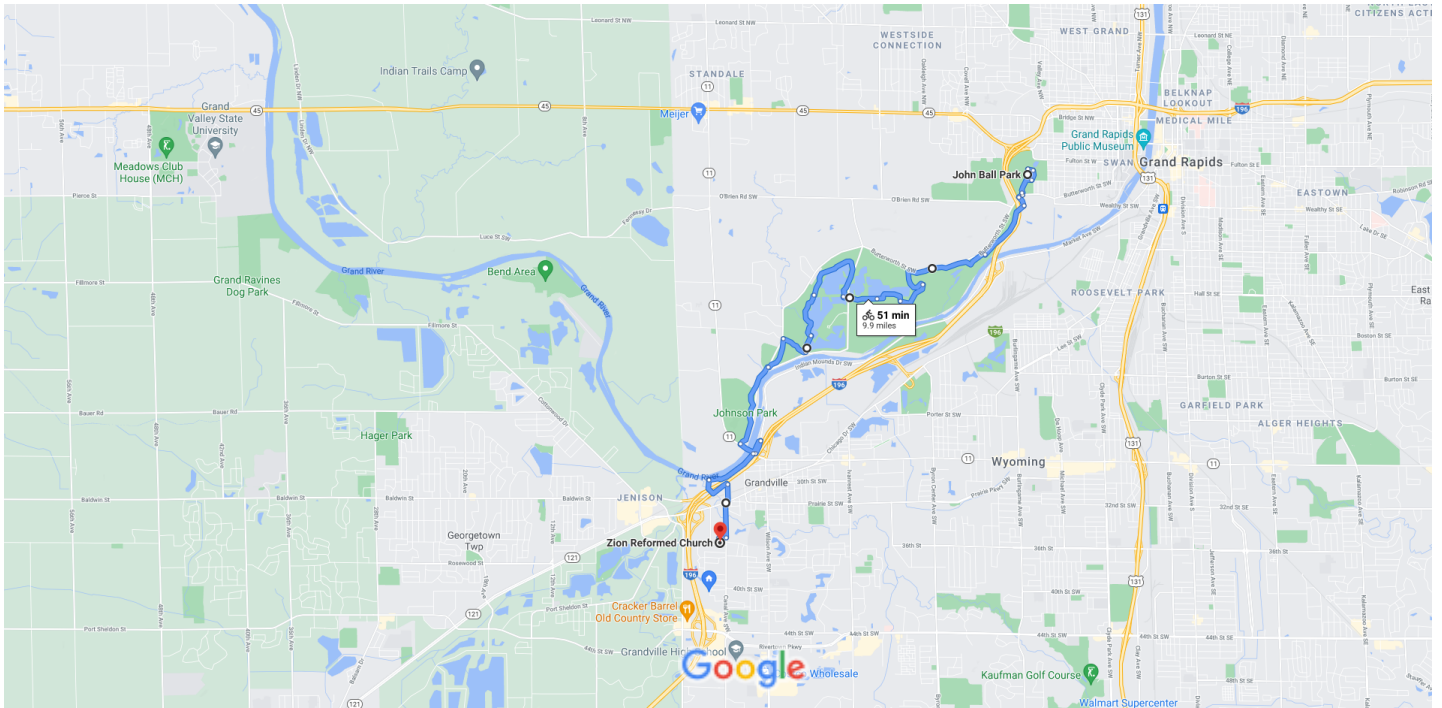

# John Ball Park, Grand Rapids, MI to Zion Reformed Church Bicycle 9.9 miles, 51 min

Map data ©2021 1 mi

Use caution—bicycling directions may not always reflect real-world conditions

## John Ball Park

Grand Rapids, MI 49504

- ↑ 1. Head east  
 Restricted usage road  
\_\_\_\_\_ 344 ft
- ↑ 2. Continue onto Park St SW  
\_\_\_\_\_ 0.1 mi
- ↷ 3. Turn right  
\_\_\_\_\_ 0.2 mi
- ↶ 4. Turn left toward Butterworth St SW  
\_\_\_\_\_ 112 ft
- ↷ 5. Turn right onto Butterworth St SW  
\_\_\_\_\_ 276 ft
- ↶ 6. Turn left toward Kent Trails  
\_\_\_\_\_ 0.1 mi
- ↷ 7. Turn right onto Kent Trails  
\_\_\_\_\_ 0.7 mi
- ↷ 8. Turn right onto Fred Meijer Millennium Trail  
\_\_\_\_\_ 1.3 mi
- ↷ 9. Turn right to stay on Fred Meijer Millennium Trail  
\_\_\_\_\_ 0.4 mi

- ↗
 10. Slight right to stay on Fred Meijer Millennium Trail  

---

 0.4 mi
- ↗
 11. Slight right  

---

 0.3 mi
- 12. Take the pedestrian overpass  

---

 338 ft
- ↗
 13. Turn right onto Fred Meijer Millennium Trail  

---

 0.2 mi
- ↗
 26. Turn right onto Chicago Dr SW  

---

 171 ft
- ↖
 27. Turn left onto Canal Ave SW  

---

 0.4 mi
- ↗
 28. Turn right onto Fairmeadow Dr SW  

---

 404 ft
- ↖
 29. Turn left  