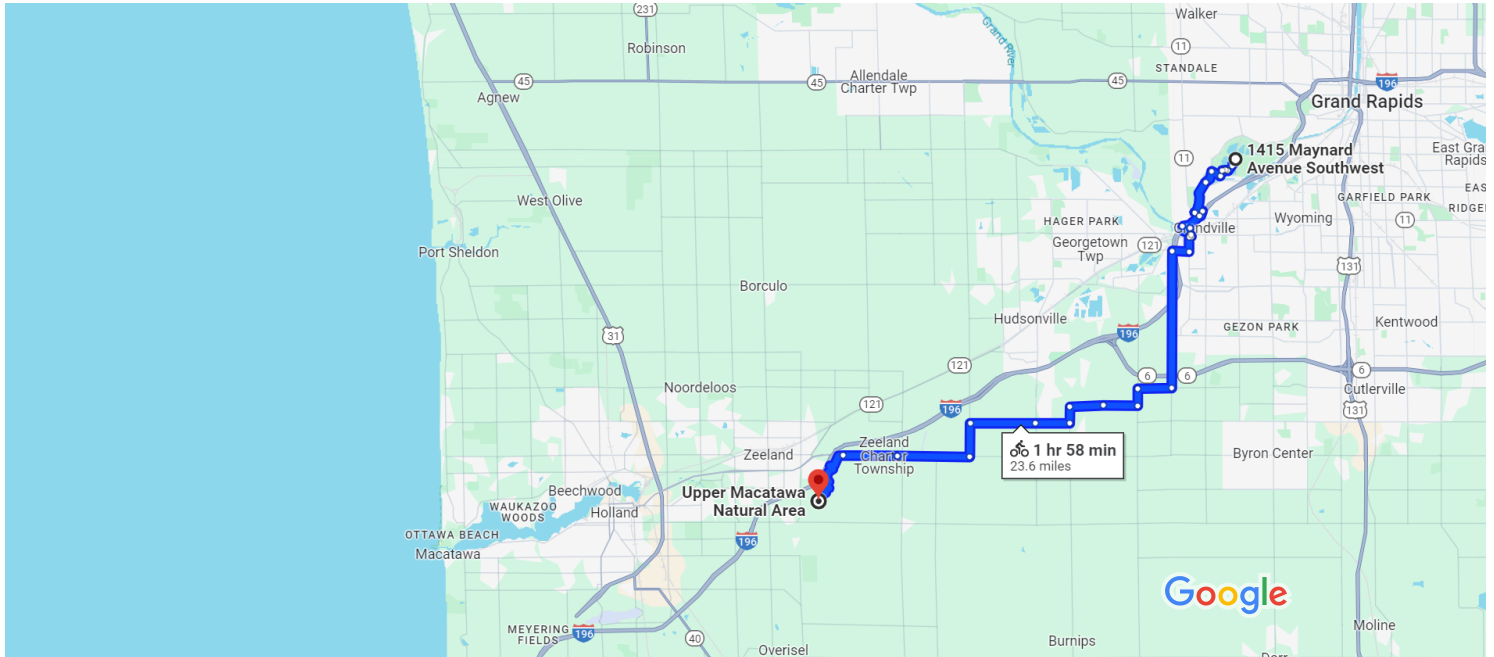

1415 Maynard Ave SW, Walker, MI 49534 to Upper Macatawa Natural Area, 1300 84th Ave, Zeeland, MI 49464 Bicycle 23.6 miles, 1 hr 58 min

Map data ©2024 2 mi

Use caution—bicycling directions may not always reflect real-world conditions

1415 Maynard Ave SW  
Walker, MI 49534

- ↑ 1. Head south toward Fred Meijer Millennium Trail  
\_\_\_\_\_ 390 ft
- ↶ 2. Turn left onto Fred Meijer Millennium Trail  
\_\_\_\_\_ 62 ft
- ↷ 3. Keep right to stay on Fred Meijer Millennium Trail  
\_\_\_\_\_ 52 ft
- ↷ 4. Turn right to stay on Fred Meijer Millennium Trail  
\_\_\_\_\_ 0.2 mi
- ↷ 5. Turn right to stay on Fred Meijer Millennium Trail  
\_\_\_\_\_ 0.2 mi
- ↷ 6. Keep right to stay on Fred Meijer Millennium Trail  
\_\_\_\_\_ 69 ft
- ↶ 7. Turn left to stay on Fred Meijer Millennium Trail  
\_\_\_\_\_ 361 ft
- ↶ 8. Turn left to stay on Fred Meijer Millennium Trail  
\_\_\_\_\_ 0.1 mi
- ↶ 9. Turn left to stay on Fred Meijer Millennium Trail  
\_\_\_\_\_ 59 ft

- ↶

10. Turn left to stay on Fred Meijer Millennium Trail

---

0.2 mi
- ↷

11. Slight right onto Kent Trails

---

0.3 mi
- ↶

12. Turn left to stay on Kent Trails

4.1 mi
- ↷

26. Turn right onto Quincy St

---

1.0 mi
- ↶

27. Turn left onto 8th Ave

---

0.5 mi
- ↷

28. Turn right onto Greenly St